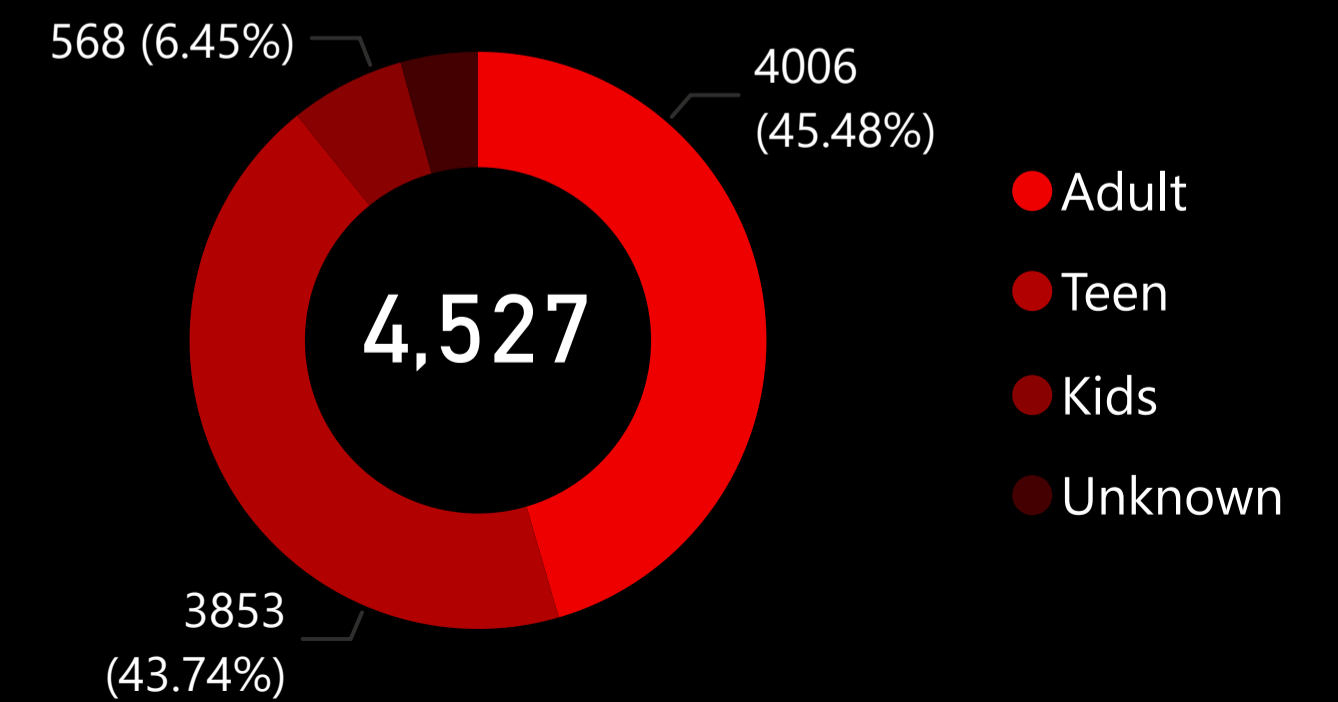

NETFLIX

8,808

Total shows

2,676

TV Shows

6,131

Movies

749

Count of country

Overview
Dashboard

Content
Analysis

Audience and
Release Trend

Count of show_id by type

Count of listed_in by listed_in

Count of type by release_year

Count of title by Rating_Category

Show Type

Country

Release Year

All

All

All

Count of rating by Rating_Category and type

Count of director by director