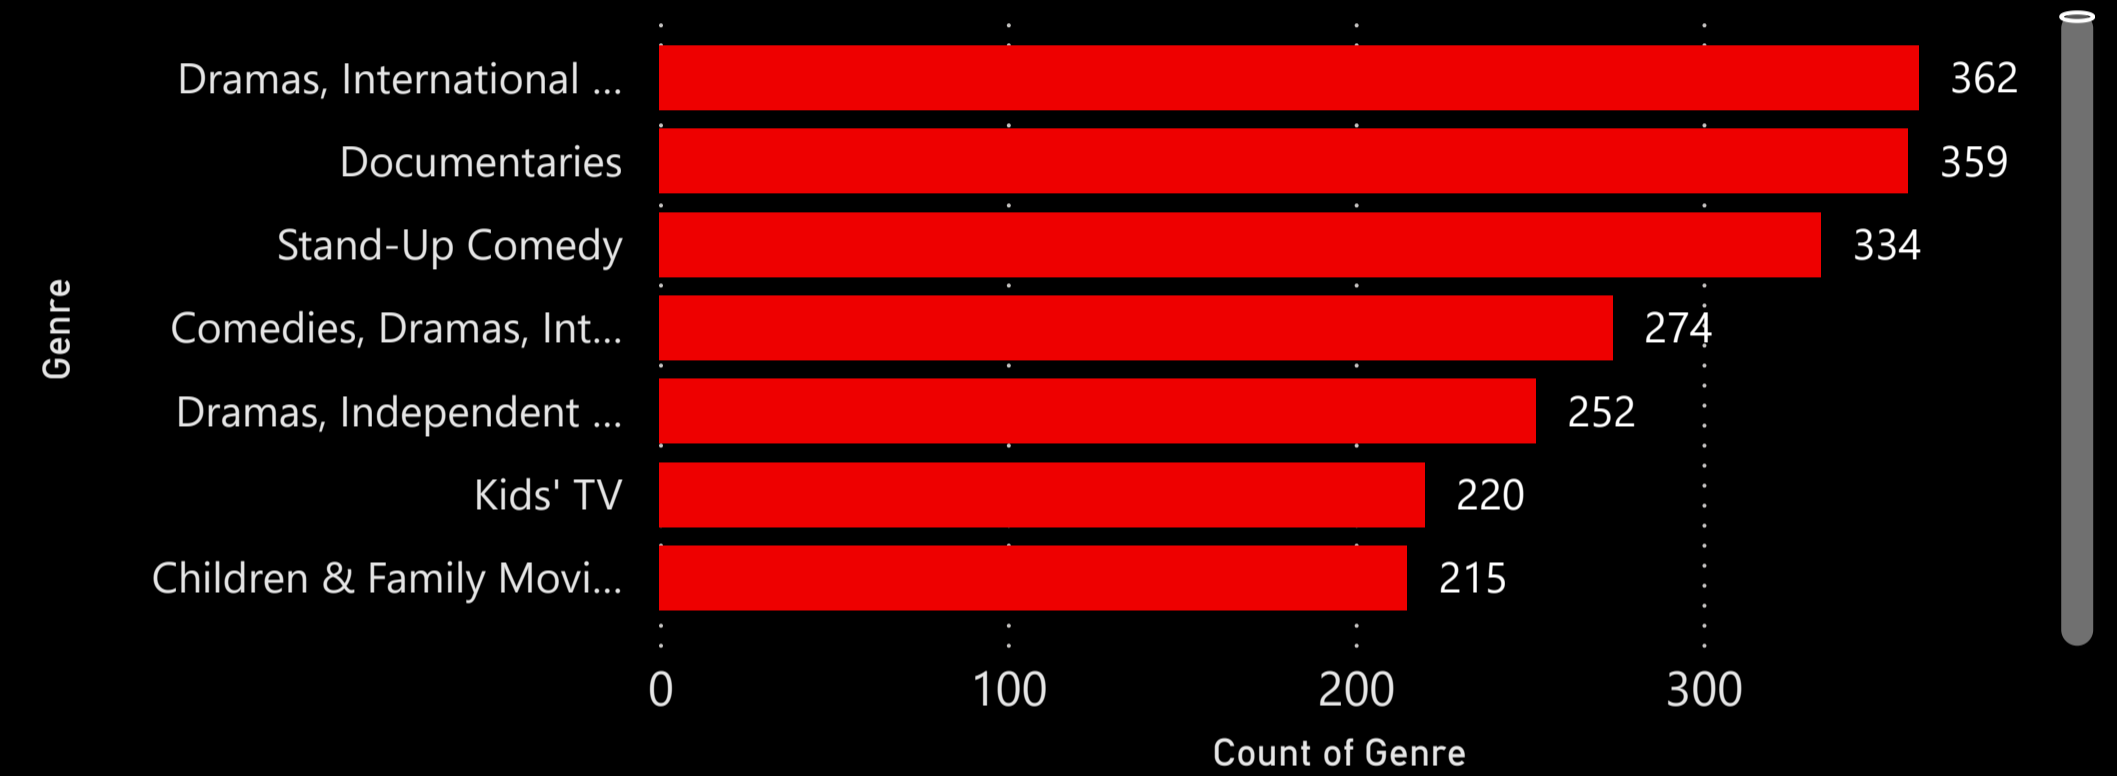

NETFLIX

8,808

Total shows

2,676

TV Shows

6,131

Movies

749

Count of country

Overview
Dashboard

Content
Analysis

Audience and
Release Trend

Count of show_id by type

Count of listed_in by listed_in

Count of type by release_year

Count of title by Rating_Category