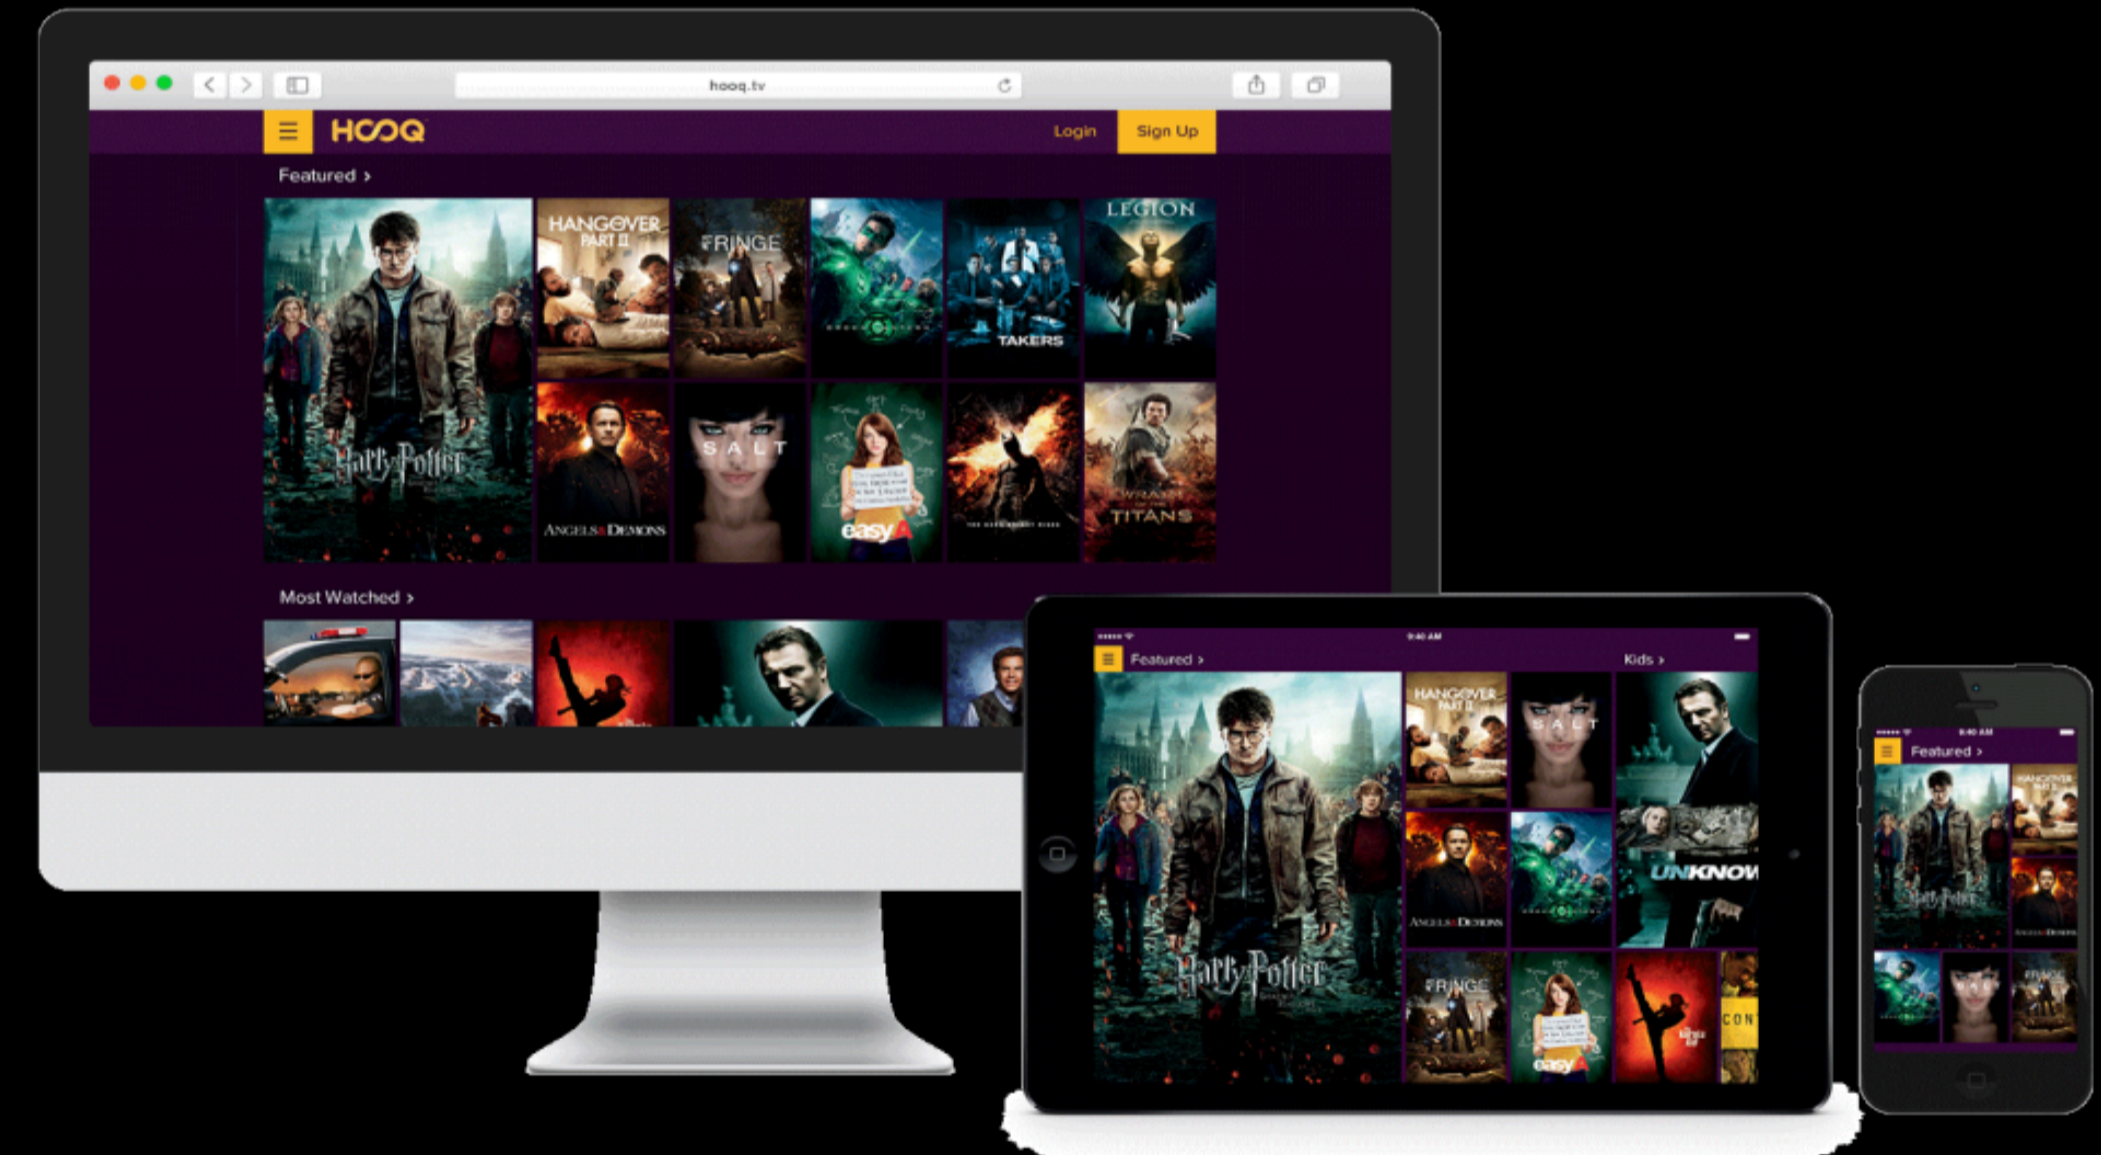

Count of director by director