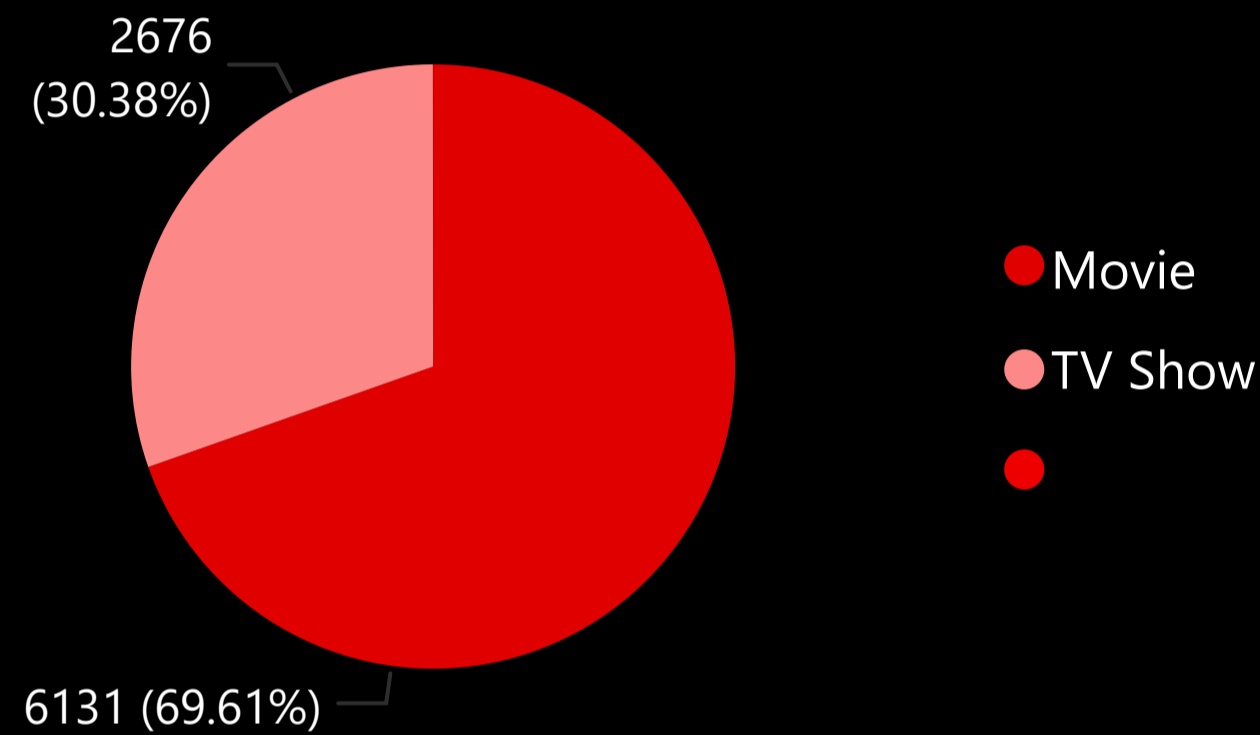

NETFLIX

8,808

Total shows

2,676

TV Shows

6,131

Movies

749

Count of country

Overview
Dashboard

Content
Analysis

Audience and
Release Trend

Count of show_id by type

Count of listed_in by listed_in

Count of type by release_year

Count of title by Rating_Category