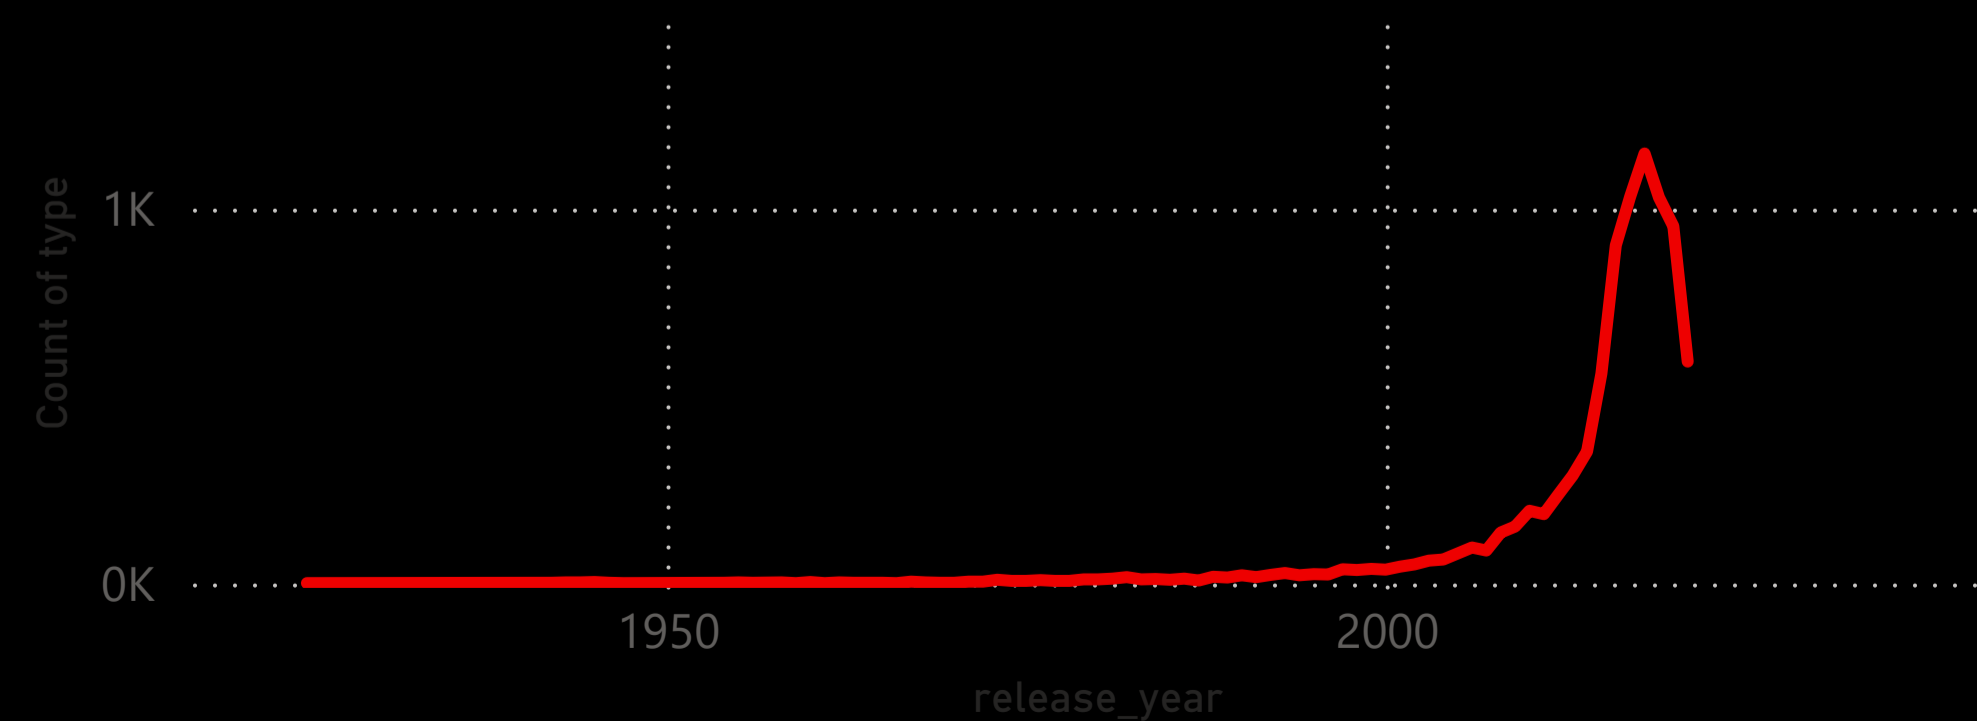

NETFLIX

8,808

Total shows

2,676

TV Shows

6,131

Movies

749

Count of country

Overview
Dashboard

Content
Analysis

Audience and
Release Trend

Count of show_id by type

Count of listed_in by listed_in

Count of type by release_year

Count of title by Rating_Category

Show Type

Country

Release Year

All

All

All

Count of rating by Rating_Category and type

Count of director by director